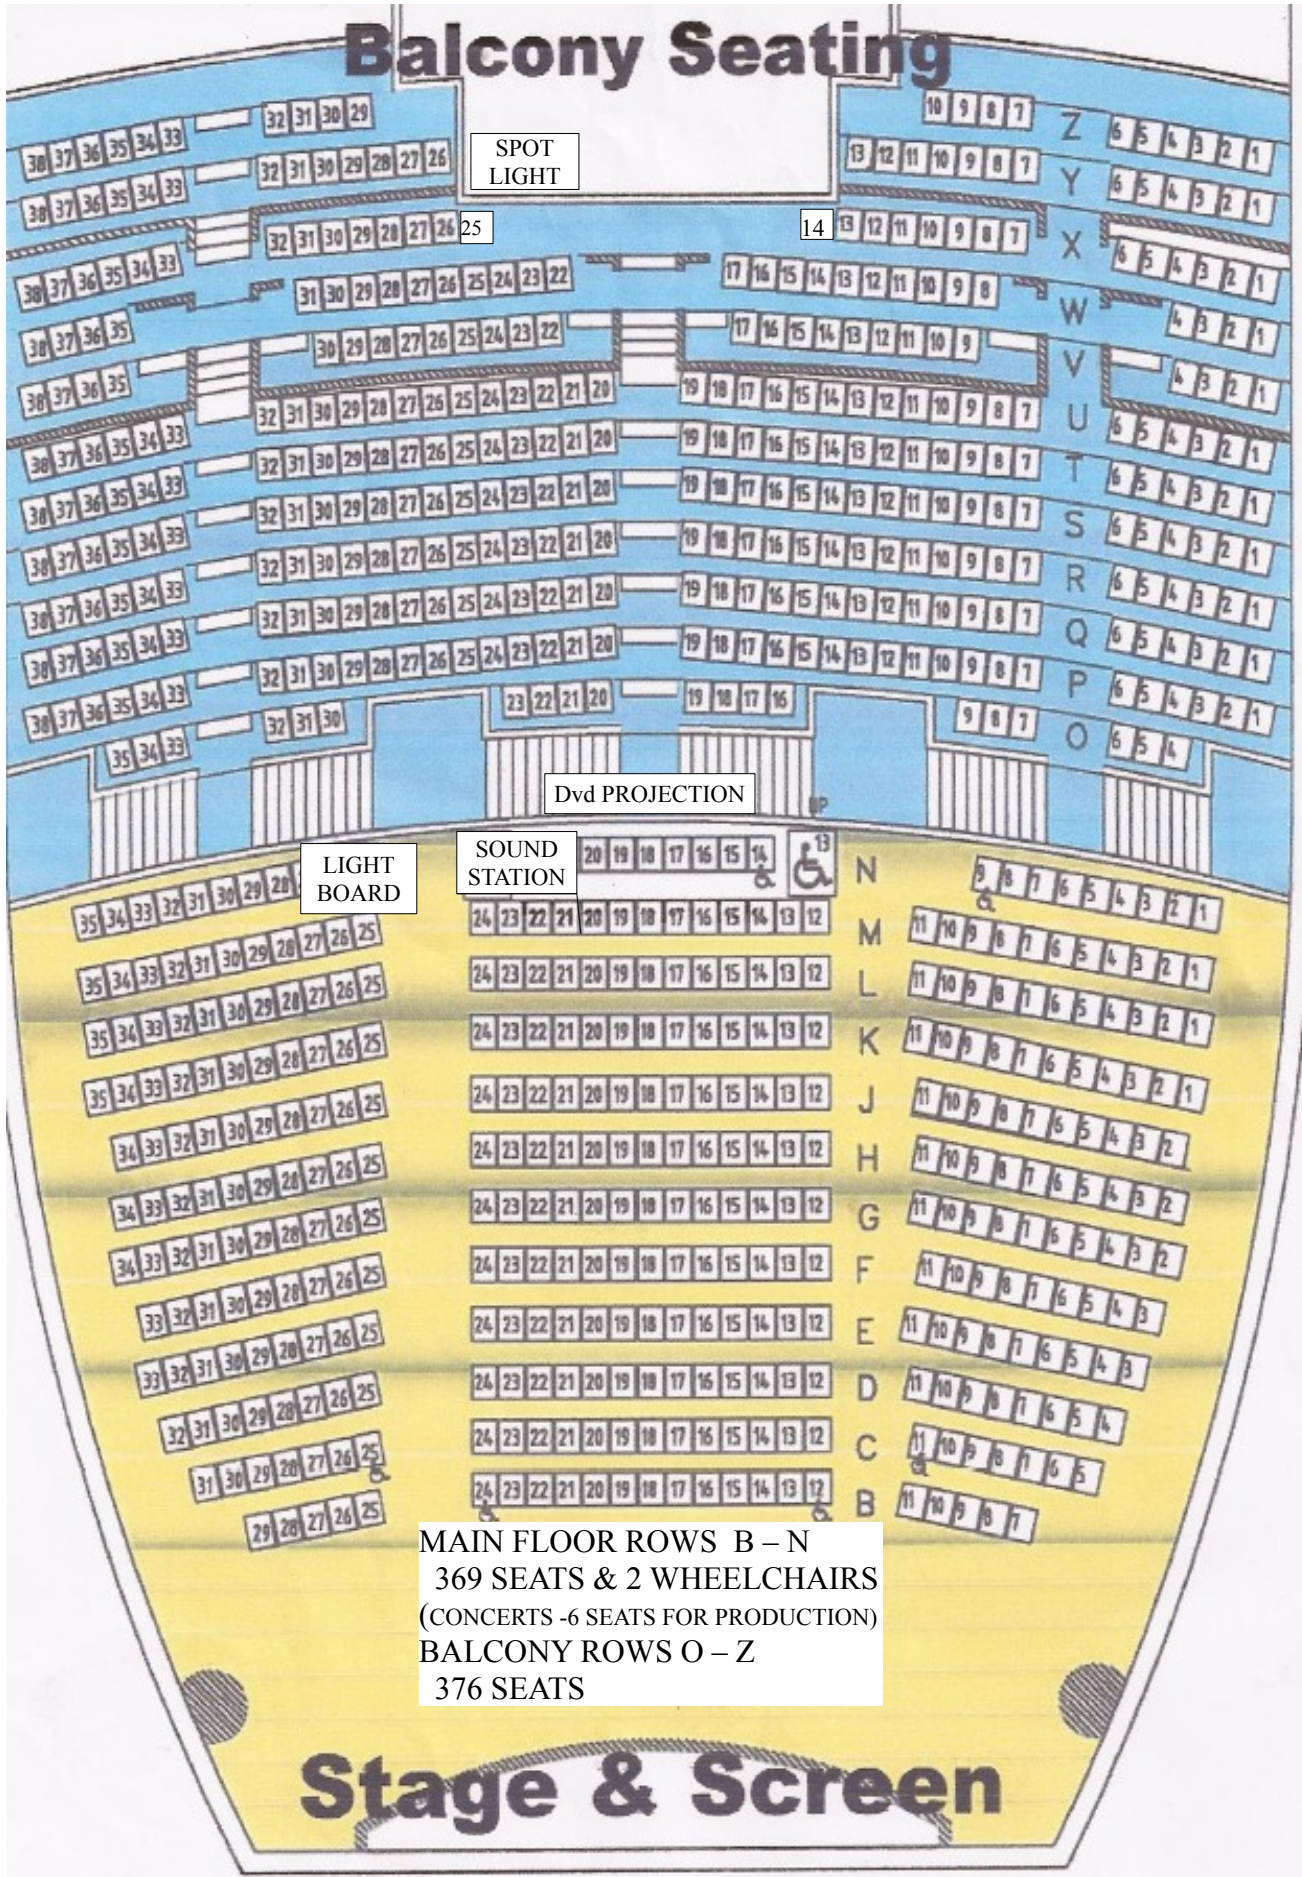

Balcony Seating

SPOT LIGHT

Dvd PROJECTION

LIGHT BOARD

SOUND STATION

MAIN FLOOR ROWS B - N
 369 SEATS & 2 WHEELCHAIRS
 (CONCERTS -6 SEATS FOR PRODUCTION)
 BALCONY ROWS O - Z
 376 SEATS

Stage & Screen