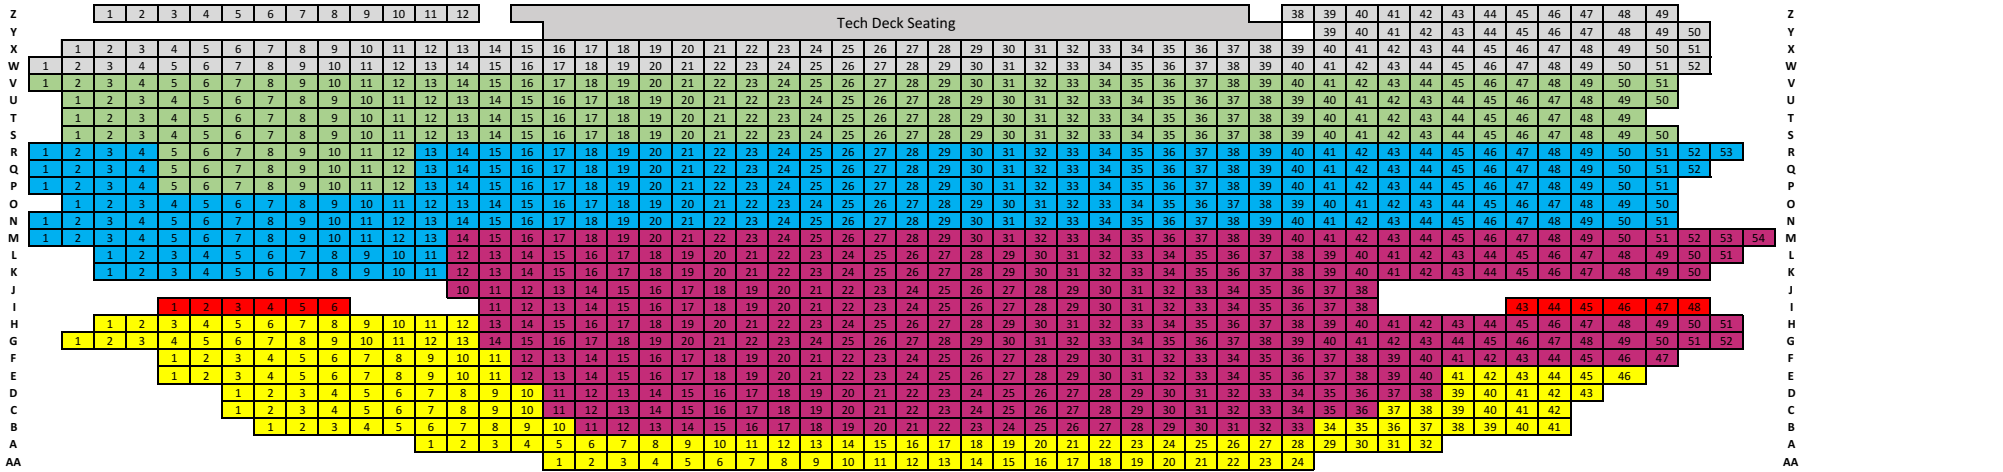

Mezzanine - 2018-2019 Season

Price Sections

- = Section A
- = Section D
- = Section B
- = Section E
- = Section C
- = Section F
- = Wheelchair

	Seat Count							Tot
	A	B	C	D	E	F	WC	
Main Floor:	397	268	158	224	139		12	1198
Mezzanine:	133	130	94	109		266	4	736
Total Seats:	530	398	252	333	139	266	16	1934

Morrison Center Floor - 2018-2019 Season

STAGE