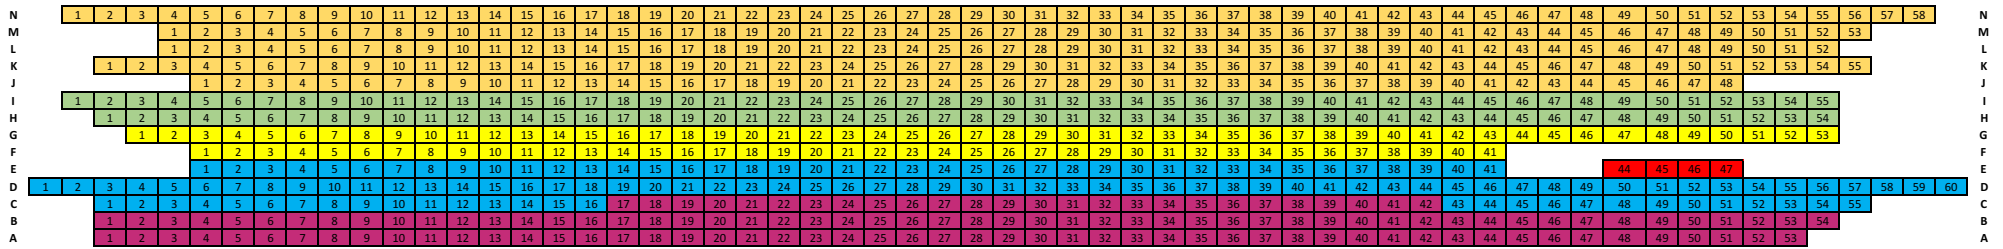

Mezzanine - 2018-2019 Season

Price Sections

- = Section A
- = Section D
- = Section B
- = Section E
- = Section C
- = Section F
- = Wheelchair

	Seat Count							Tot
	A	B	C	D	E	F	WC	
Main Floor:	397	268	158	224	139		12	1198
Mezzanine:	133	130	94	109		266	4	736
Total Seats:	530	398	252	333	139	266	16	1934

Morrison Center Floor - 2018-2019 Season

STAGE