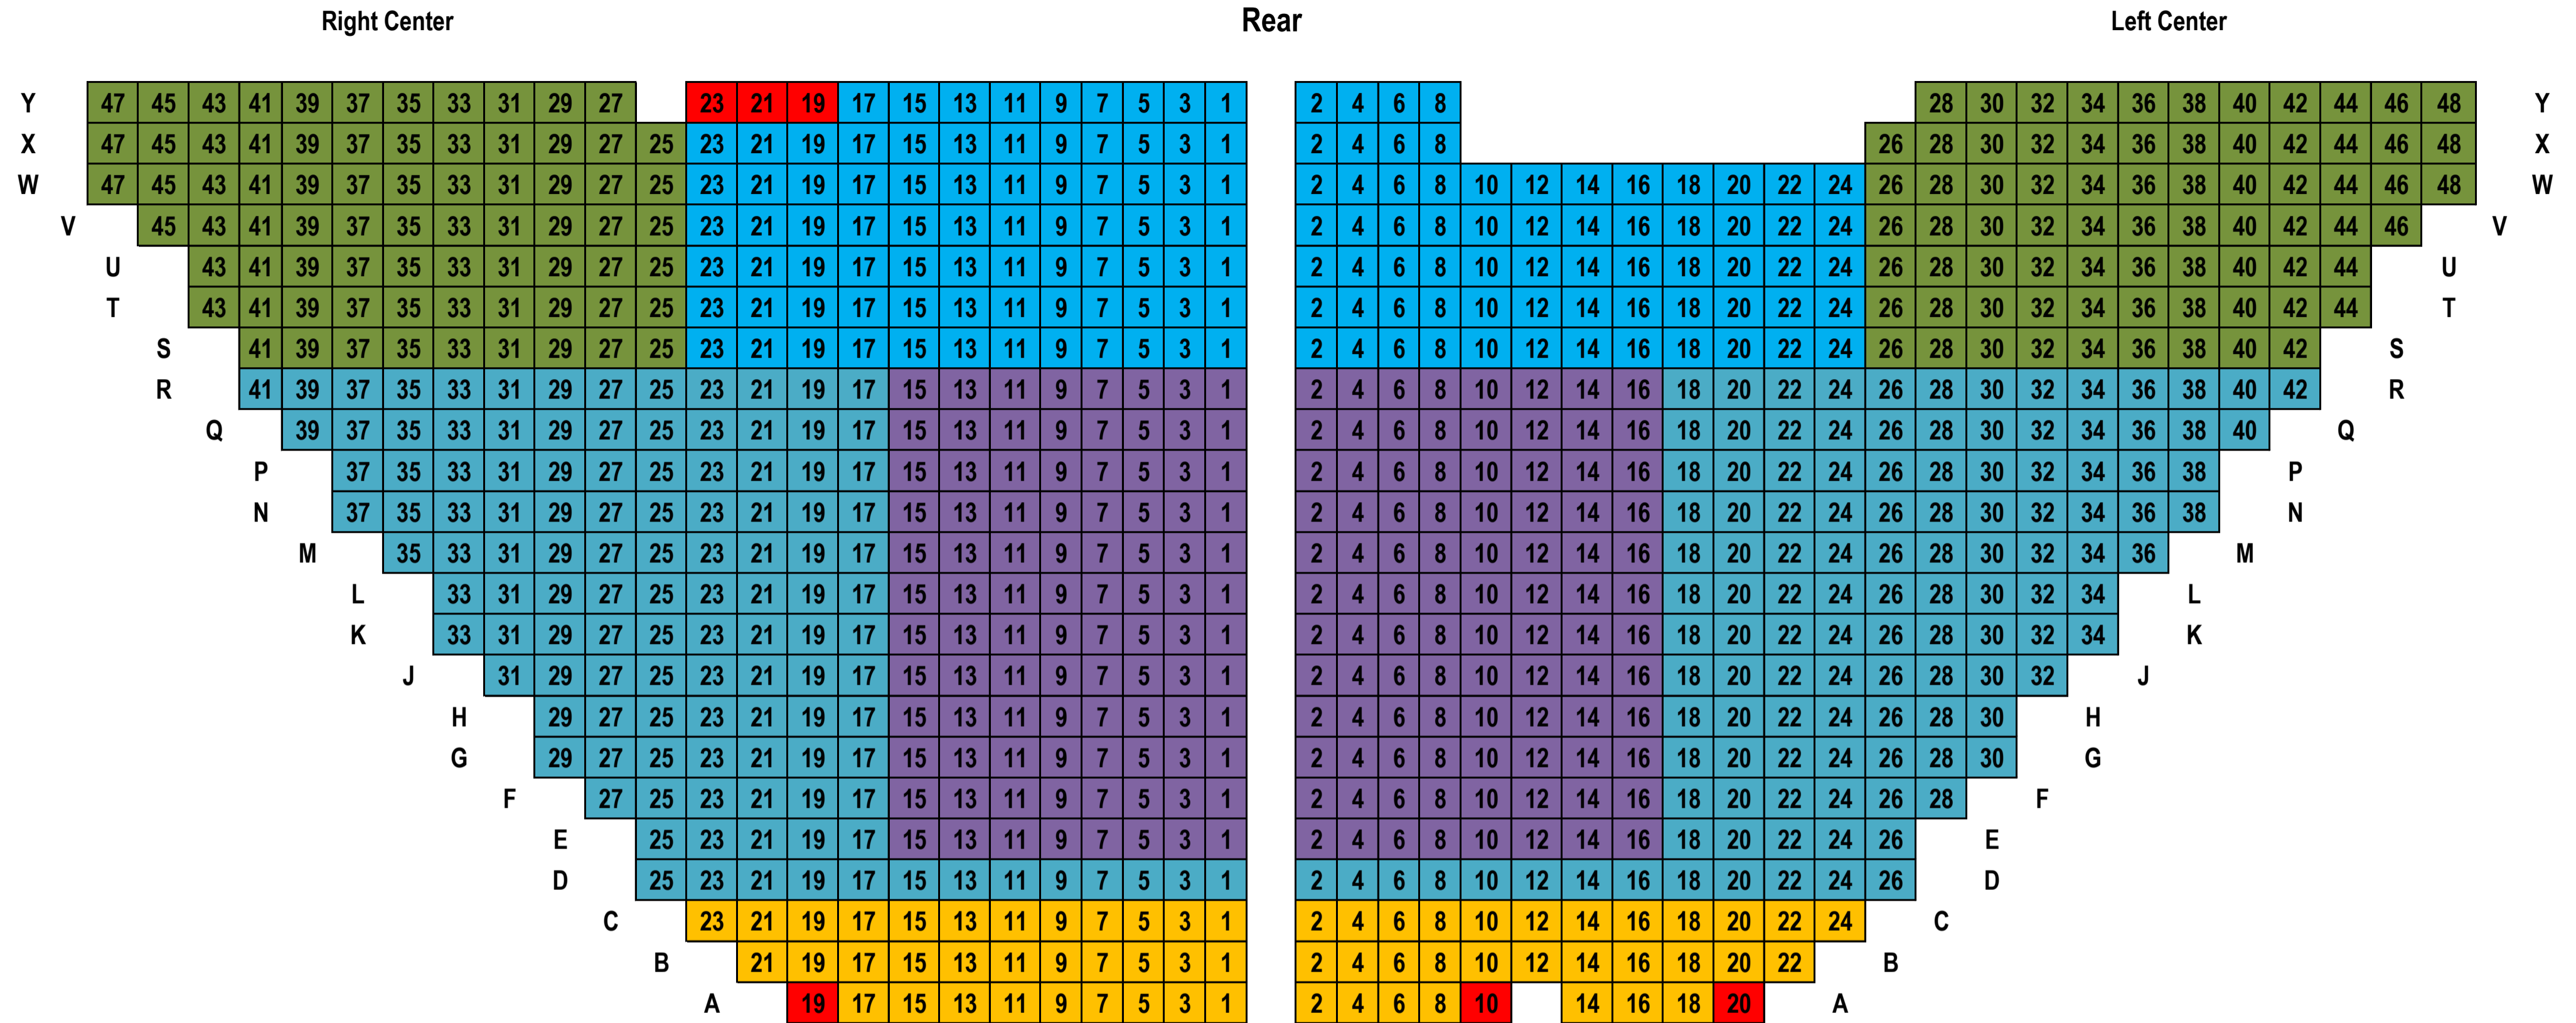

# NNU's Brandt Center (Swayne Auditorium)

Stage

Boise Philharmonic

---

ROBERT FRANZ, Music Director

Single Ticket Prices	
Section A	\$43.46
Section B	\$32.86
Section C	\$26.50
Section D	\$22.26
Wheelchair	\$26.50